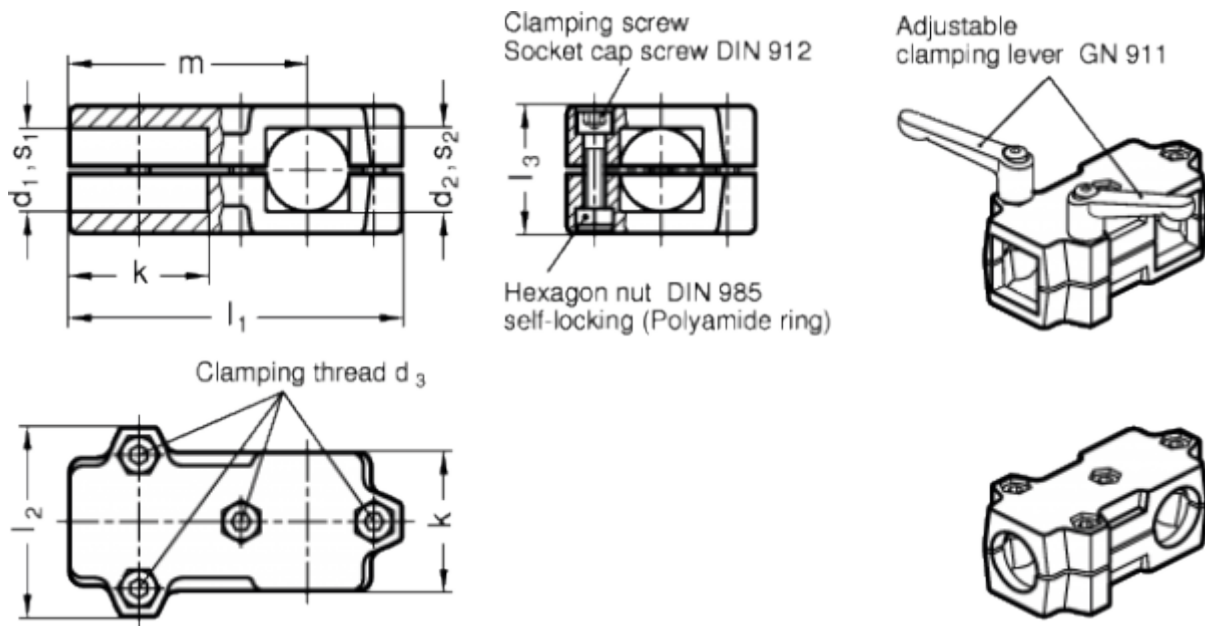

Article number: 20193V35B35602BL
 Description: E+G T-angle clamp
 GN 193-V35-B35-60-2-BL

Measures

Accessories = GN 911-M8-55	m	= -
d1 = -	s1	= 35
d2 = 35	s2	= -
d3 = M8	Weight in (g)	= 692
k = 60		
l1 = 141		
l2 = 79		
l3 = 59		